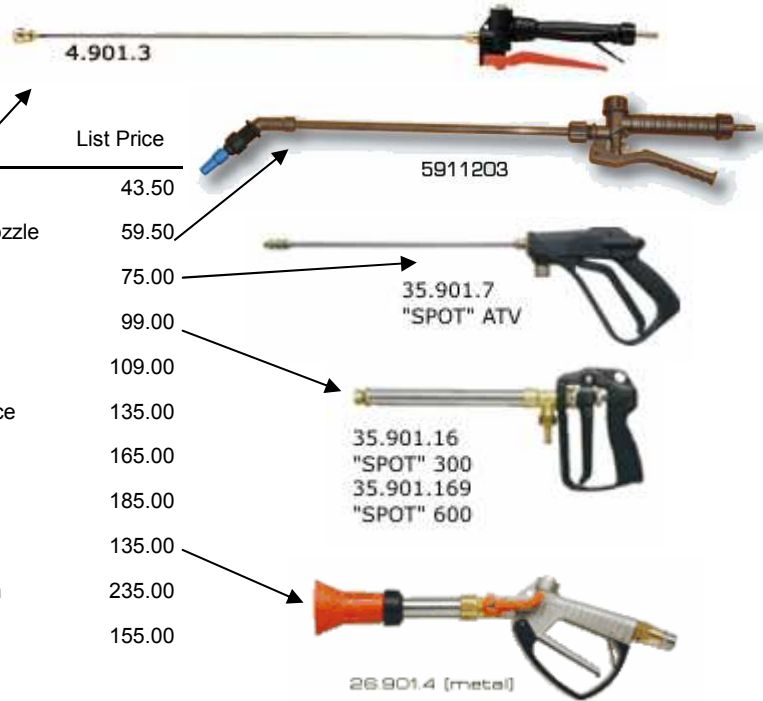

Spray Guns and Lances

Part Number	Model	List Price
B4.401.3	Braglia M4 Lance	43.50
HA5911203	Hardi Lance with Adj. Nozzle	59.50
B35.901.7	Braglia ATV Gun	75.00
B35.901.16	Braglia Spot 300 Gun	99.00
B35.901.169	Braglia Spot 600 Gun	109.00
HA843208	Hardi 60E Gun with Lance	135.00
HA843196	Hardi 60S Gun	165.00
HA843197	Hardi 60L Gun	185.00
B26.901.4	Braglia Turbo 400 Gun	135.00
B13.901.15	Braglia Long Range Gun	235.00
AM30202LP	Sprayrite Spray Pistol	155.00

13.901.151

63mm Pressure Gauges

Part Number	Max.PSI	Type	List Price
HA541301	80	Bottom	42.00
HA541302	80	Rear	42.00
HA541303	140	Bottom	42.00
HA541304	140	Rear	42.00
HA541305	230	Bottom	42.00
HA541306	230	Rear	42.00
HA541307	350	Bottom	42.00
HA541308	350	Rear	42.00
HA541310	580	Bottom	42.00
HA541311	580	Rear	42.00

Part Number	PSI	Type	List Price
HA541299	580	Bottom	60.00
HA541300	580	Rear	60.00

Repair Kits

Part Number	Model	List Price
B35.302.18	Spot 300/600 Repair Kit	14.00
HA750270	Hardi 60S/L Repair Kit	38.00
B26.302.6	Turbo 400 Full Repair Kit	46.50
B23.302.26	Turbo 400 Repair Kit	24.00
B7.302.1	Long Range Repair Kit	22.00

100mm Pressure Gauges

284831

Part Number	Bar	Type	List Price
HA284831	16	Bottom	275.00
HA284830	16	Rear	295.00

Agripower LTD

4 Princes St
 Onehunga
 Auckland

Ph 09 634 4632
 Fax 09 634 4238
 Email Sales@Hardi.co.nz