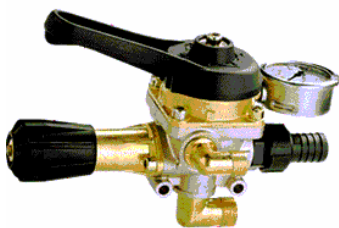

M170 Control Unit

150 L/min Max
50 Bar Max

Ref.No.	Model	List Price
B170.206.8	With 2 outlets and gauge	395