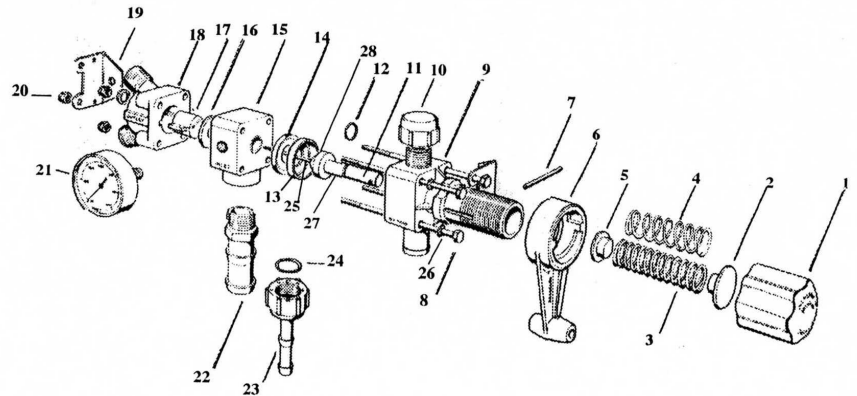

MK 5 Control Unit & Parts

The Winstone MK5 Control unit is made in New Zealand and is the most popular control unit used by New Zealand farmers. This universally used control unit can handle up to 60 lpm at 350 psi (25 Bar). It is also supplied with a high pressure spring for spray guns spraying and a low pressure spring designed for boom spraying. The MK5 Control Unit is very simple to repair with most farmers being able to service them in the field. A full range of spare parts are readily available. This Control Unit has a full shut-off system and can be adapted to fit most spray pumps and spray units. The MK5 Control unit is supplied with 0-25 bar (0-350psi)

Ref.No.	Model	List Price
AK0406009	With 2 outlets and gauge	\$ 170.00

1. AK040605	Adjust Knob	\$ 8.25	16. AK040615	Valve Washer	\$ 3.50
2. AK0406241	Spring Pad	\$ 1.25	17. AK040626	Shut Off Valve	\$ 4.25
3. AK060423	Spring High Pressure	\$ 4.55	18. AK040601	Outlet Chamber	\$ 12.25
4. AK0406231	Spring Low Pressure	\$ 4.55	19. AK040612	Mounting Bracket	\$ 4.75
5. AK0406251	Spring Locator	\$ 1.15	20. AKNN6	Nyloc Nut	\$ 1.00
6. AK040604	Unloader Lever	\$ 9.00	21. HA541308	0-350 psi Gauge	\$ 40.00
7. AK040622	Retaining Pin	\$ 2.50	22. CH00061	½" BSPx19mm Tail	\$ 2.50
8. CHB06100	Bolt	\$ 1.50	23. CH00193	Cap & Liner	\$ 4.75
9. AK040603	Bypass Chamber	\$ 18.50	24. CH00191	Washer Nylon	\$ 1.00
10. AK00171B	Blanking Cap	\$ 3.25	25. AK0406181	Stainless Steel Rod	\$ 5.25
11. AK040619	Brass Bypass Valve	\$ 25.95	26. AKFW6	Flat Washer	\$ 0.25
12. AK0230012	O-Ring	\$ 1.00	27. AK0406191	Sub Assy (11,12,25,28,29)	\$ 35.00
13. AK0406171	Brass Seat	\$ 17.75	28. AK040620	Nylon Shut Off Seat	\$ 4.50
14. AK040616	Washer	\$ 5.50	29. AK040630	Nut for AK0406181	\$ 1.05
15. AK040602	Inlet Chamber	\$ 15.95	Kit AK04069K	Repair Kit (12,14,16,28)	\$ 14.00